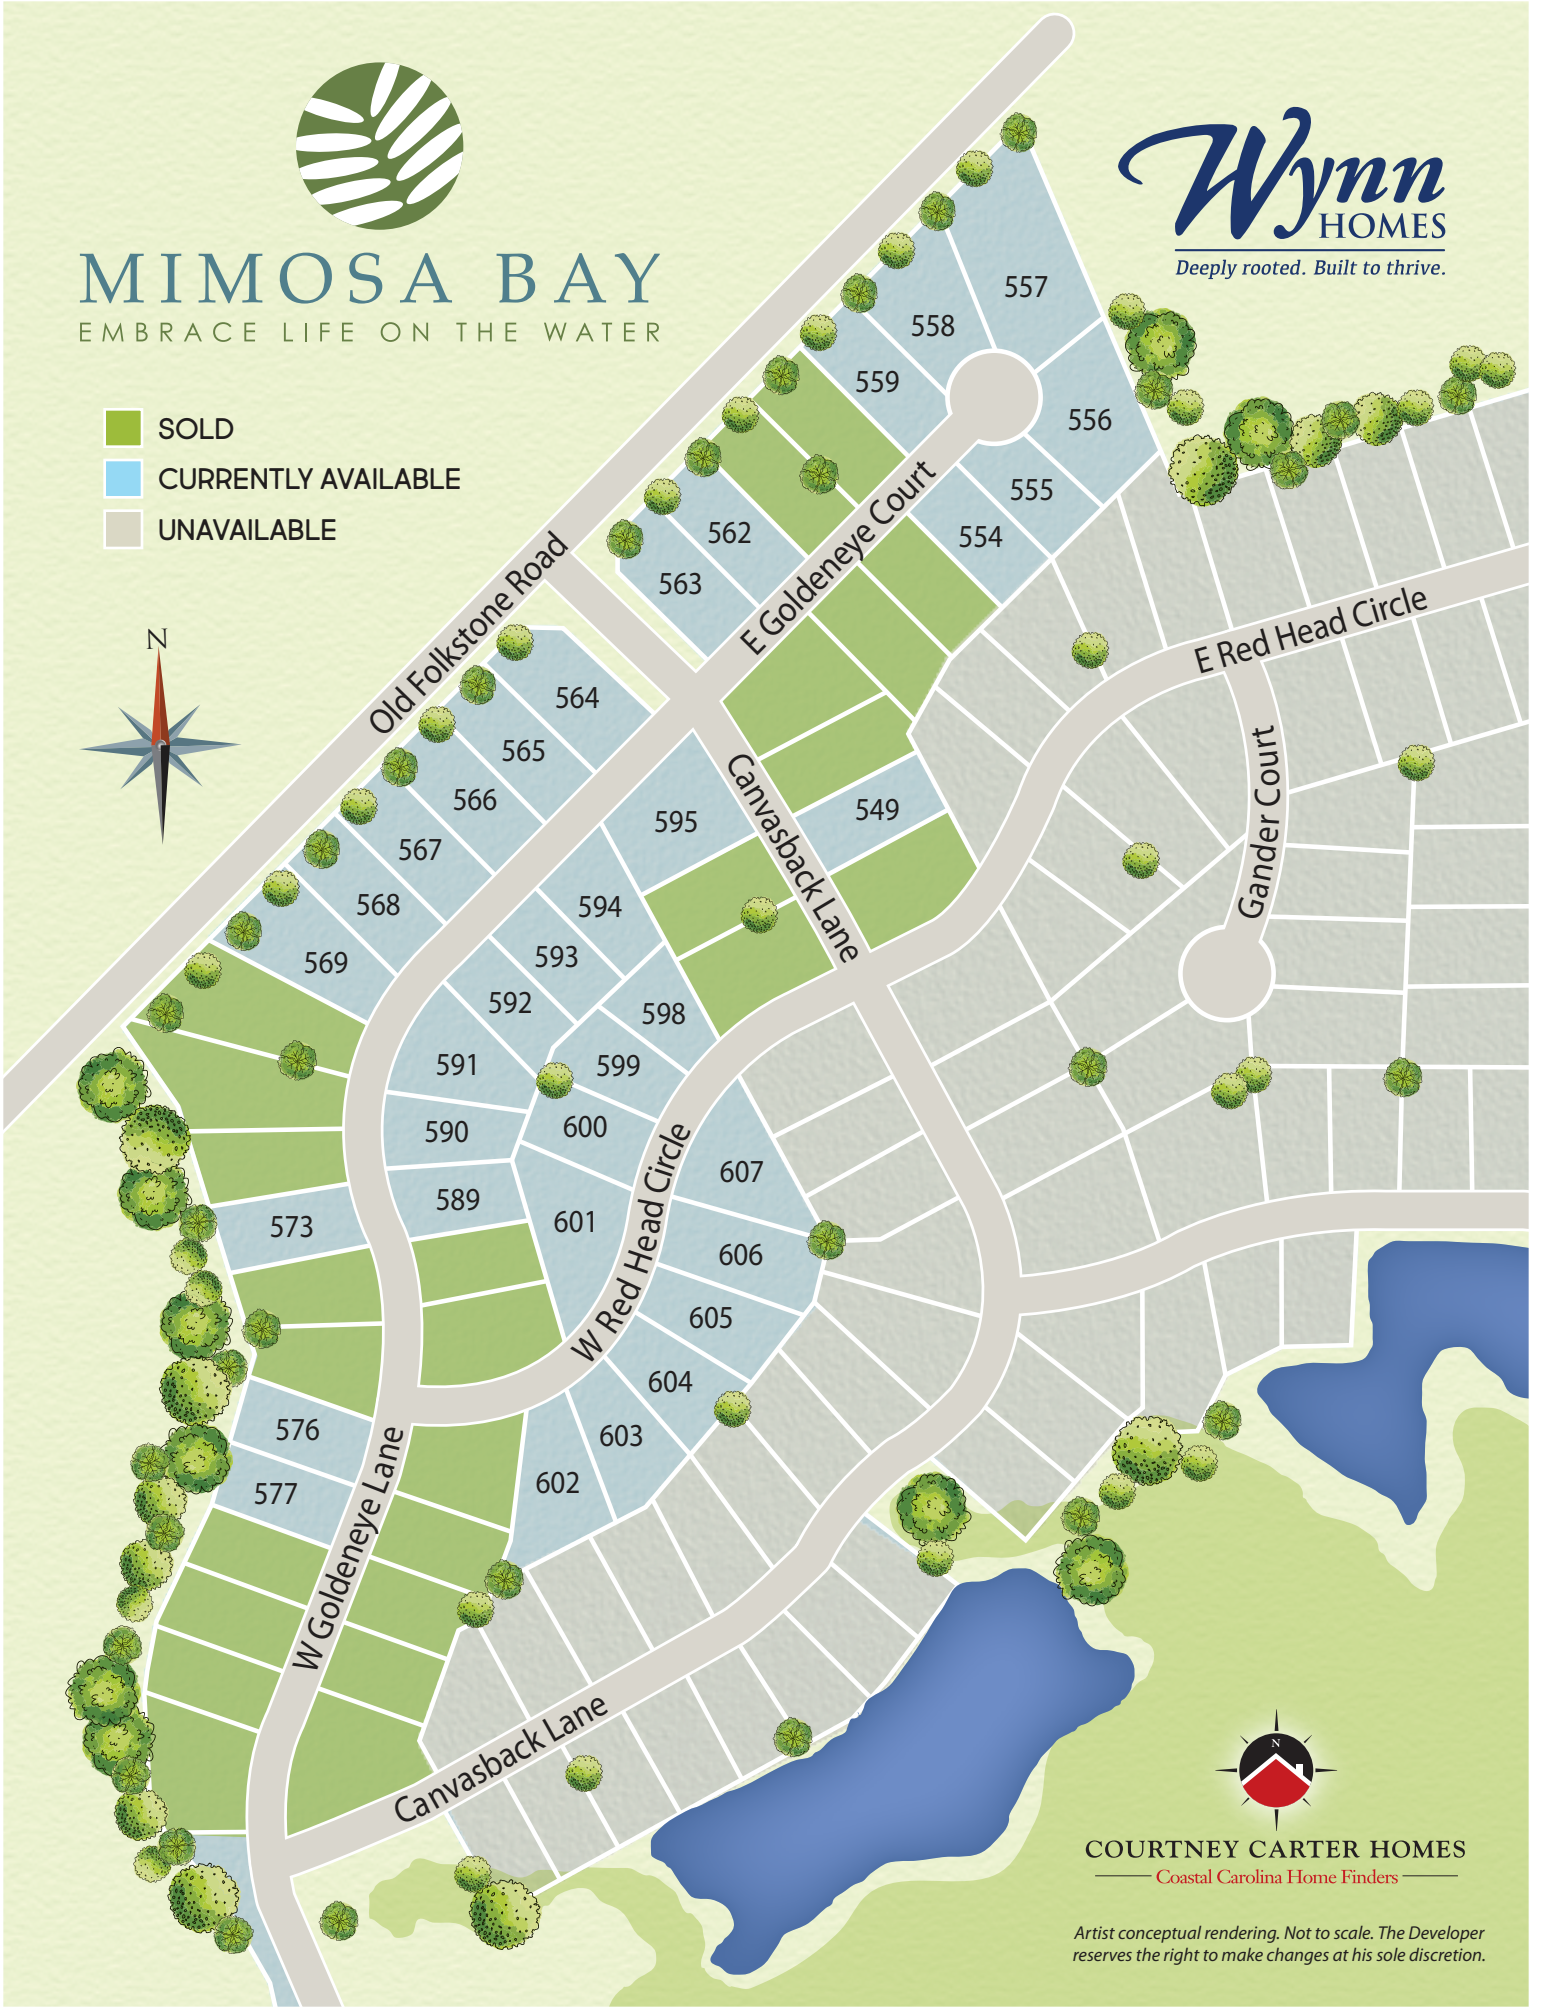

MIMOSA BAY

EMBRACE LIFE ON THE WATER

Wynn

HOMES

Deeply rooted. Built to thrive.

-  SOLD
-  CURRENTLY AVAILABLE
-  UNAVAILABLE

COURTNEY CARTER HOMES
Coastal Carolina Home Finders

Artist conceptual rendering. Not to scale. The Developer reserves the right to make changes at his sole discretion.