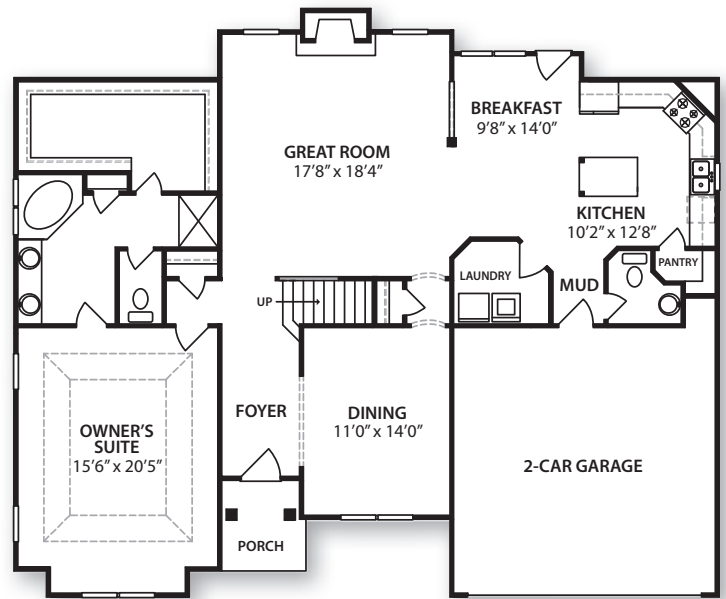

FIRST FLOOR