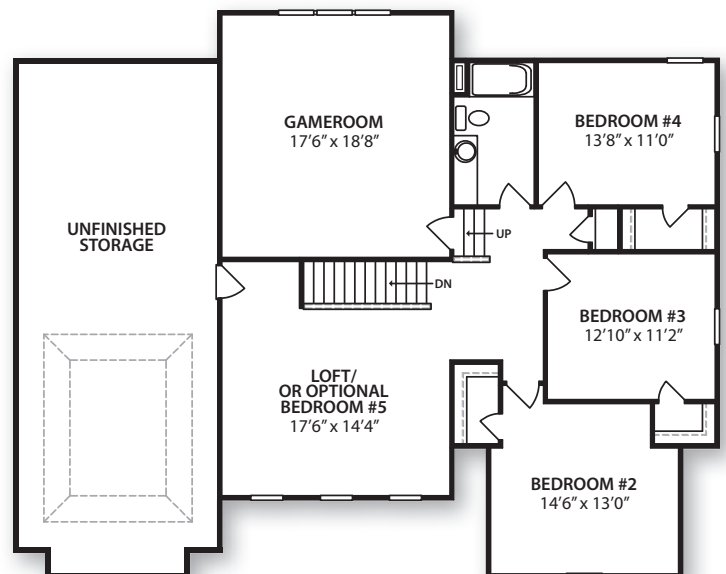

SECOND FLOOR