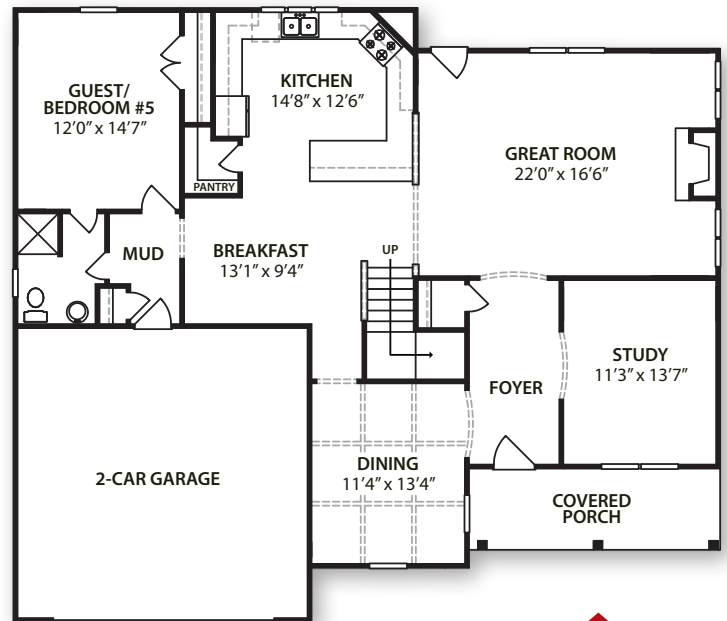

FIRST FLOOR